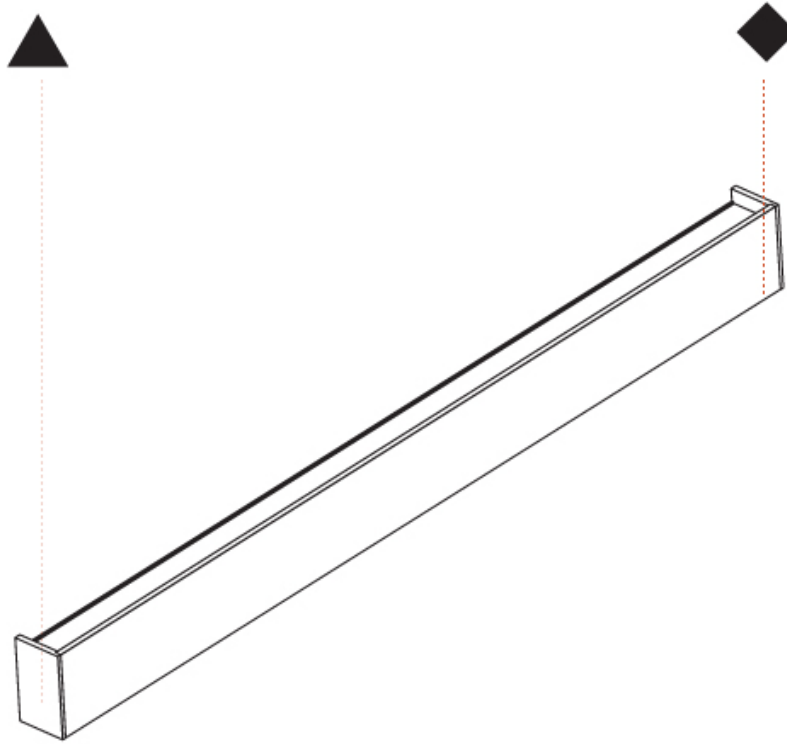

PROJECT
TYPE
SPECIFIER
QUANTITY
DATE

A33283-

PROJECT	_____
TYPE	_____
SPECIFIER	_____
QUANTITY	_____
DATE	_____

NEVER ENDING COLOR FINISH CHART

PROJECT	
TYPE	
SPECIFIER	
QUANTITY	
DATE	

Fixture Finish

Aluminum Natural Anodized - 00 (ANA)