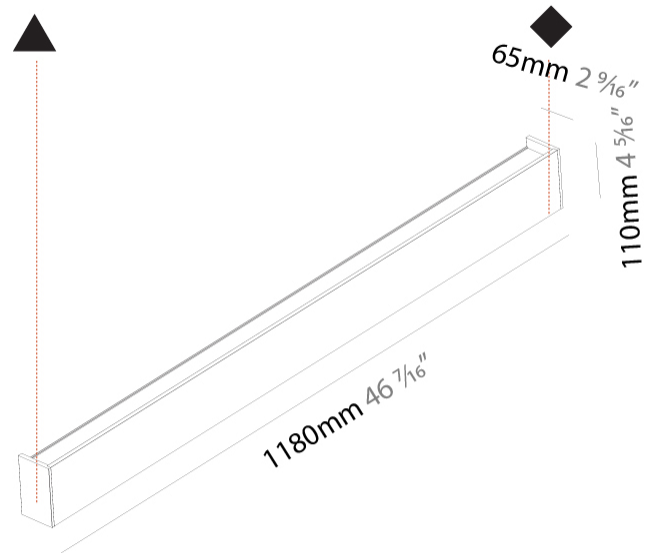

GENERAL

Series: Never Ending
Brand: Prolicht
Division: Architectural
Mounting Type: Surface
Mounting Location: Wall
Subcategory: Profile

PHYSICAL

Shape: Rectangle
Length (mm): 1180
Length (in): 46 ⁷/₁₆
Height (mm): 110
Depth (mm): 65
Height (in): 4 ⁵/₁₆
Depth (in): 2 ⁷/₁₆
Light Distribution: Direct / Indirect
Weight (kg): 4.4
Weight (lbs): 9.70
Diffuser: PMMA - Opal
Fixture Finish: ANA / SSR / BKV / CWI / CRY / HAB / MSR / UFT / ITA / RUA / OGR / FTG / MYG / RWR / LOD / PUS / FRO / FUP / KIA / POP / BLS / SPG / MEY / GOH / GUM / CHC / COM / ABZ / JAG / OBR / MOS / ROR
Fixture Material: Extruded Aluminum

ELECTRICAL

Lamp Type: LED (Zhaga Standard)
Input Wattage (W): 20
Total Output Wattage (W): 16 / 14.8 (3500K)
Dimming: Non-Dimming / Phase Dimming (120Vac only) / 0-10V Dimming
Driver Included: Yes
Driver Location: Integrated
Driver Type: Constant Current - 120 / 277Vac
Driver Class: Class 2
Input Voltage (V): 120 - 277
Constant Current (MA): 350 / 500 (3500K)

LED

Color Temperature (°K): 3000 / 3500 / 4000
Max. Delivered Lumen (lm): 1220 / 1264 / 1290
CRI: >80 CRI
Lamp Life (hrs): 50000

OPTICAL

RATINGS AND CERTIFICATIONS

Certified By: Certified for North American Standards
IP rating: IP20

PROJECT
TYPE
SPECIFIER
QUANTITY
DATE